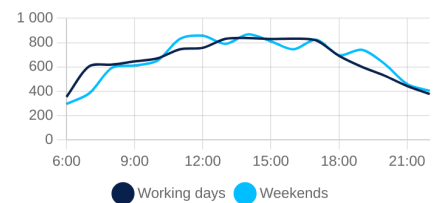

WEEKENDS

7 449

DAILY AVERAGE

8 498

WORKING DAYS

11 191

WEEKENDS

11 189

DAILY AVERAGE

11 191

DAYS OF THE WEEK

HOURLY BREAKDOWN

Aleje Jeruzolimskie 117

Aleje Jeruzolimskie 45

Aleje Jeruzolimskie 61/63

DEMOGRAPHY

AGE AVERAGE

35.5

AGE AVERAGE

34.6

AGE AVERAGE

34.2

PROPOSED OPENING HOURS

WORKING DAYS
6:00 - 20:00
WEEKENDS
8:00 - 21:00