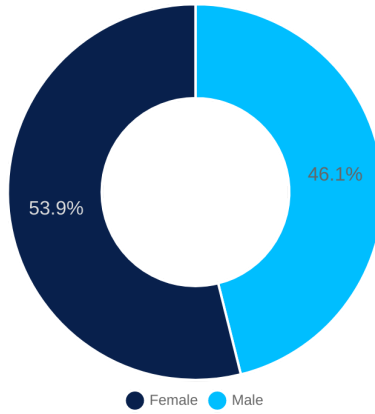

WEEKENDS

7 449

DAILY AVERAGE

8 498

WORKING DAYS

11 191

WEEKENDS

11 189

DAILY AVERAGE

11 191

DAYS OF THE WEEK

HOURLY BREAKDOWN

Aleje Jeruzolimskie 117

Aleje Jeruzolimskie 45

Aleje Jeruzolimskie 61/63

DEMOGRAPHY

AGE AVERAGE

35.5

AGE AVERAGE

34.6

AGE AVERAGE

34.2

PROPOSED OPENING HOURS

WORKING DAYS
6:00 - 20:00
WEEKENDS
8:00 - 21:00