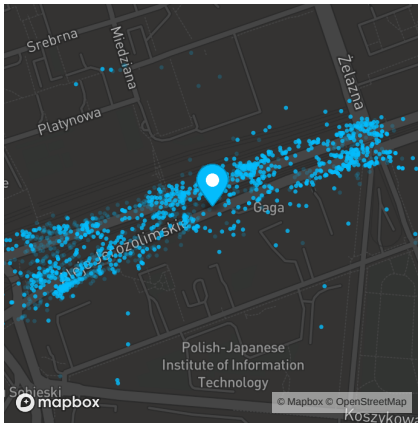

WORKING DAYS
6:00 - 22:00
WEEKENDS
6:00 - 22:00

WORKING DAYS
6:00 - 22:00
WEEKENDS
6:00 - 22:00

Aleje Jerozolimskie 117

Aleje Jerozolimskie 45

Aleje Jerozolimskie 61/63

NEIGHBORHOOD

COMPARISON WITH THE NEIGHBORHOOD

123%

AVERAGE DAILY TRAFFIC WITHIN 200M

3 357

COMPARISON WITH THE NEIGHBORHOOD

101%

AVERAGE DAILY TRAFFIC WITHIN 200M

6 918

COMPARISON WITH THE NEIGHBORHOOD