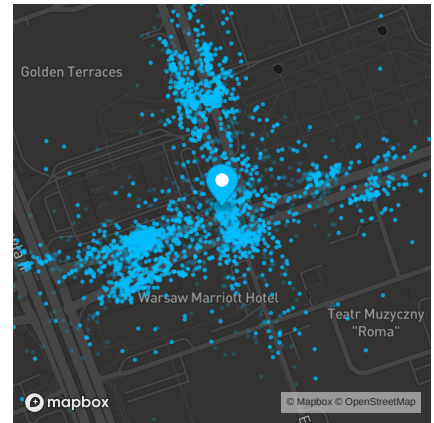

WORKING DAYS
6:00 - 22:00
WEEKENDS
6:00 - 22:00

WORKING DAYS
6:00 - 22:00
WEEKENDS
6:00 - 22:00

Aleje Jerozolimskie 117

Aleje Jerozolimskie 45

Aleje Jerozolimskie 61/63

NEIGHBORHOOD

COMPARISON WITH THE NEIGHBORHOOD

123%

AVERAGE DAILY TRAFFIC WITHIN 200M

3 357

COMPARISON WITH THE NEIGHBORHOOD

101%

AVERAGE DAILY TRAFFIC WITHIN 200M

6 918

COMPARISON WITH THE NEIGHBORHOOD

115%

AVERAGE DAILY TRAFFIC WITHIN 200M

9 202

MONTHLY BREAKDOWN

VARIABILITY

25%

VARIABILITY

42%