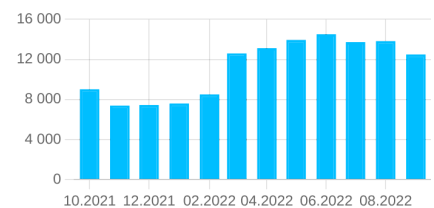

123%

AVERAGE DAILY TRAFFIC WITHIN 200M

3 357

COMPARISON WITH THE NEIGHBORHOOD

101%

AVERAGE DAILY TRAFFIC WITHIN 200M

6 918

COMPARISON WITH THE NEIGHBORHOOD

115%

AVERAGE DAILY TRAFFIC WITHIN 200M

9 202

MONTHLY BREAKDOWN

VARIABILITY

25%

VARIABILITY

42%

VARIABILITY

25%

Aleje Jerozolimskie 117

Aleje Jerozolimskie 45

Aleje Jerozolimskie 61/63

CURRENT PHOTOS OF THE LOCATION

HOURLY BREAKDOWN - WORKING DAYS

MONTHLY BREAKDOWN