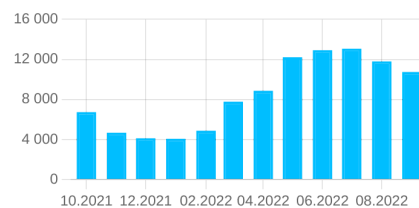

115%

AVERAGE DAILY TRAFFIC WITHIN 200M

9 202

MONTHLY BREAKDOWN

VARIABILITY

25%

VARIABILITY

42%

VARIABILITY

25%

Aleje Jerozolimskie 117

Aleje Jerozolimskie 45

Aleje Jerozolimskie 61/63

CURRENT PHOTOS OF THE LOCATION

HOURLY BREAKDOWN - WORKING DAYS

MONTHLY BREAKDOWN