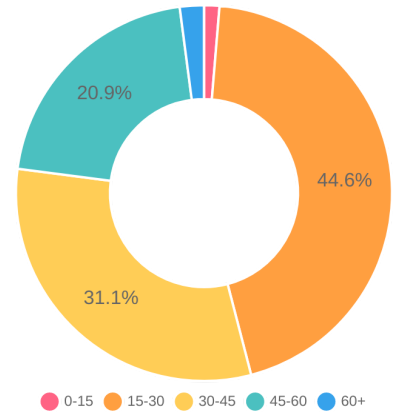

DAILY AVERAGE

11 191

DAYS OF THE WEEK

HOURLY BREAKDOWN

Aleje Jeruzolimskie 117

Aleje Jeruzolimskie 45

Aleje Jeruzolimskie 61/63

DEMOGRAPHY

AGE AVERAGE

35.5

AGE AVERAGE

34.6

AGE AVERAGE

34.2

PROPOSED OPENING HOURS

WORKING DAYS
6:00 - 20:00
WEEKENDS
8:00 - 21:00