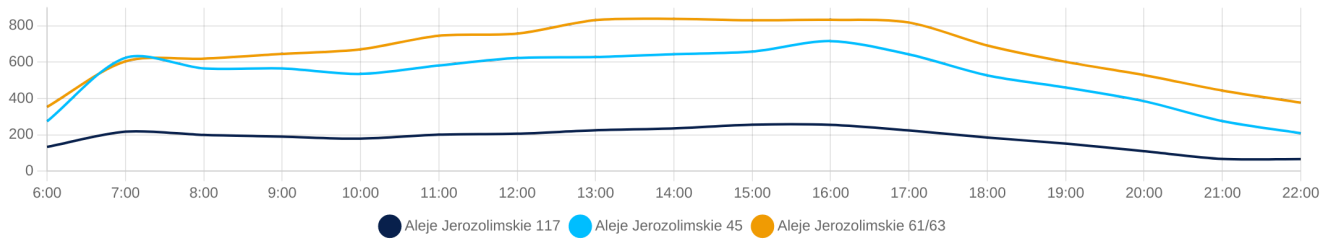

123%

AVERAGE DAILY TRAFFIC WITHIN 200M

3 357

COMPARISON WITH THE NEIGHBORHOOD

101%

AVERAGE DAILY TRAFFIC WITHIN 200M

6 918

COMPARISON WITH THE NEIGHBORHOOD

115%

AVERAGE DAILY TRAFFIC WITHIN 200M

9 202

MONTHLY BREAKDOWN

VARIABILITY

25%

VARIABILITY

42%

VARIABILITY

25%

Aleje Jerozolimskie 117

Aleje Jerozolimskie 45

Aleje Jerozolimskie 61/63

CURRENT PHOTOS OF THE LOCATION

HOURLY BREAKDOWN - WORKING DAYS

MONTHLY BREAKDOWN