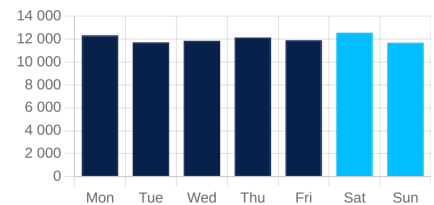

WORKING DAYS

3 108

WEEKENDS

2 469

DAILY AVERAGE

2 925

WORKING DAYS

8 918

WEEKENDS

7 449

DAILY AVERAGE

8 498

WORKING DAYS

11 191

WEEKENDS

11 189

DAILY AVERAGE

11 191

DAYS OF THE WEEK

HOURLY BREAKDOWN

Aleje Jeruzolimskie 117

Aleje Jeruzolimskie 45

Aleje Jeruzolimskie 61/63

DEMOGRAPHY

AGE AVERAGE

35.5

AGE AVERAGE

34.6

AGE AVERAGE

34.2

PROPOSED OPENING HOURS

WORKING DAYS
6:00 - 20:00
WEEKENDS
8:00 - 21:00