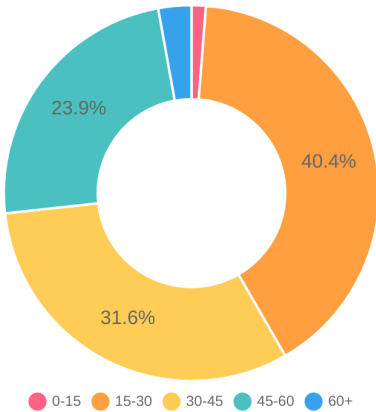

WEEKENDS

7 449

DAILY AVERAGE

8 498

WORKING DAYS

11 191

WEEKENDS

11 189

DAILY AVERAGE

11 191

DAYS OF THE WEEK

HOURLY BREAKDOWN

Aleje Jeruzolimskie 117

Aleje Jeruzolimskie 45

Aleje Jeruzolimskie 61/63

DEMOGRAPHY

AGE AVERAGE

35.5

AGE AVERAGE

34.6

AGE AVERAGE

34.2

PROPOSED OPENING HOURS

WORKING DAYS
6:00 - 20:00
WEEKENDS
8:00 - 21:00