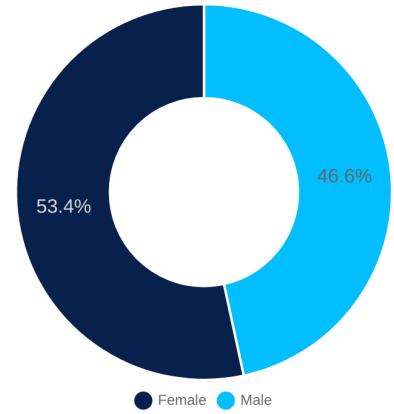

WEEKENDS

7 449

DAILY AVERAGE

8 498

WORKING DAYS

11 191

WEEKENDS

11 189

DAILY AVERAGE

11 191

DAYS OF THE WEEK

HOURLY BREAKDOWN

Aleje Jeruzolimskie 117

Aleje Jeruzolimskie 45

Aleje Jeruzolimskie 61/63

DEMOGRAPHY

AGE AVERAGE

35.5

AGE AVERAGE

34.6

AGE AVERAGE

34.2

PROPOSED OPENING HOURS

WORKING DAYS
6:00 - 20:00
WEEKENDS
8:00 - 21:00