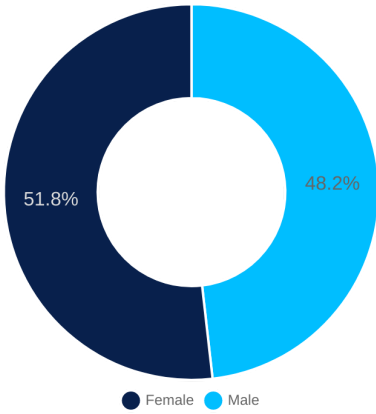

WEEKENDS

7 449

DAILY AVERAGE

8 498

WORKING DAYS

11 191

WEEKENDS

11 189

DAILY AVERAGE

11 191

DAYS OF THE WEEK

HOURLY BREAKDOWN

Aleje Jeruzolimskie 117

Aleje Jeruzolimskie 45

Aleje Jeruzolimskie 61/63

DEMOGRAPHY

AGE AVERAGE

35.5

AGE AVERAGE

34.6

AGE AVERAGE

34.2

PROPOSED OPENING HOURS

WORKING DAYS
6:00 - 20:00
WEEKENDS
8:00 - 21:00