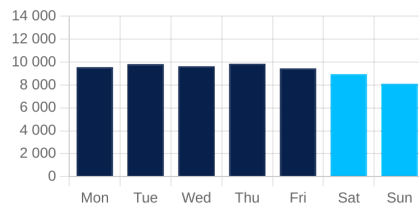

WORKING DAYS

3 108

WEEKENDS

2 469

DAILY AVERAGE

2 925

WORKING DAYS

8 918

WEEKENDS

7 449

DAILY AVERAGE

8 498

WORKING DAYS

11 191

WEEKENDS

11 189

DAILY AVERAGE

11 191

DAYS OF THE WEEK

HOURLY BREAKDOWN

Aleje Jeruzolimskie 117

Aleje Jeruzolimskie 45

Aleje Jeruzolimskie 61/63

DEMOGRAPHY

AGE AVERAGE

35.5

AGE AVERAGE

34.6

AGE AVERAGE

34.2

PROPOSED OPENING HOURS

WORKING DAYS
6:00 - 20:00
WEEKENDS
8:00 - 21:00