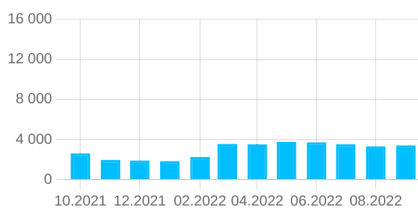

115%

AVERAGE DAILY TRAFFIC WITHIN 200M

9 202

MONTHLY BREAKDOWN

VARIABILITY

25%

VARIABILITY

42%