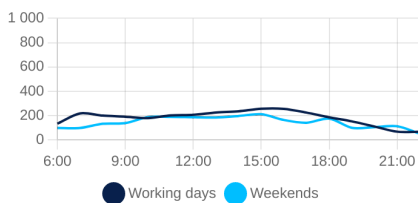

WEEKENDS

7 449

DAILY AVERAGE

8 498

WORKING DAYS

11 191

WEEKENDS

11 189

DAILY AVERAGE

11 191

DAYS OF THE WEEK

HOURLY BREAKDOWN

Aleje Jeruzolimskie 117

Aleje Jeruzolimskie 45

Aleje Jeruzolimskie 61/63

DEMOGRAPHY

AGE AVERAGE

35.5

AGE AVERAGE

34.6

AGE AVERAGE

34.2

PROPOSED OPENING HOURS

WORKING DAYS
6:00 - 20:00
WEEKENDS
8:00 - 21:00