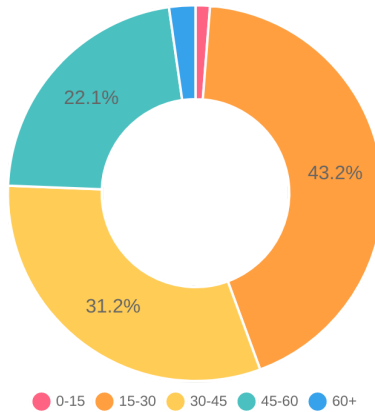

WEEKENDS

7 449

DAILY AVERAGE

8 498

WORKING DAYS

11 191

WEEKENDS

11 189

DAILY AVERAGE

11 191

DAYS OF THE WEEK

HOURLY BREAKDOWN

Aleje Jeruzolimskie 117

Aleje Jeruzolimskie 45

Aleje Jeruzolimskie 61/63

DEMOGRAPHY

AGE AVERAGE

35.5

AGE AVERAGE

34.6

AGE AVERAGE

34.2

PROPOSED OPENING HOURS

WORKING DAYS
6:00 - 20:00
WEEKENDS
8:00 - 21:00