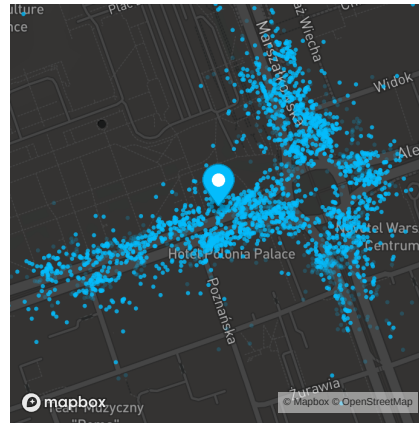

WORKING DAYS
6:00 - 22:00
WEEKENDS
6:00 - 22:00

WORKING DAYS
6:00 - 22:00
WEEKENDS
6:00 - 22:00

Aleje Jerozolimskie 117

Aleje Jerozolimskie 45

Aleje Jerozolimskie 61/63

NEIGHBORHOOD

COMPARISON WITH THE NEIGHBORHOOD

123%

AVERAGE DAILY TRAFFIC WITHIN 200M

3 357

COMPARISON WITH THE NEIGHBORHOOD

101%

AVERAGE DAILY TRAFFIC WITHIN 200M

6 918

COMPARISON WITH THE NEIGHBORHOOD

115%

AVERAGE DAILY TRAFFIC WITHIN 200M

9 202

MONTHLY BREAKDOWN

VARIABILITY

25%

VARIABILITY

42%

VARIABILITY

25%

Aleje Jerozolimskie 117

Aleje Jerozolimskie 45

Aleje Jerozolimskie 61/63

CURRENT PHOTOS OF THE LOCATION

HOURLY BREAKDOWN - WORKING DAYS

MONTHLY BREAKDOWN