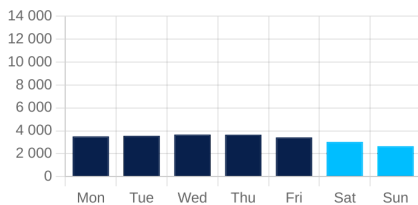

WORKING DAYS

3 108

WEEKENDS

2 469

DAILY AVERAGE

2 925

WORKING DAYS

8 918

WEEKENDS

7 449

DAILY AVERAGE

8 498

WORKING DAYS

11 191

WEEKENDS

11 189

DAILY AVERAGE

11 191

DAYS OF THE WEEK

HOURLY BREAKDOWN

Aleje Jeruzolimskie 117

Aleje Jeruzolimskie 45

Aleje Jeruzolimskie 61/63

DEMOGRAPHY

AGE AVERAGE

35.5

AGE AVERAGE

34.6

AGE AVERAGE

34.2

PROPOSED OPENING HOURS

WORKING DAYS
6:00 - 20:00
WEEKENDS
8:00 - 21:00