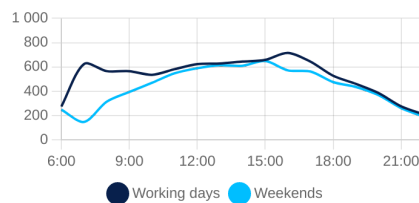

WEEKENDS

7 449

DAILY AVERAGE

8 498

WORKING DAYS

11 191

WEEKENDS

11 189

DAILY AVERAGE

11 191

DAYS OF THE WEEK

HOURLY BREAKDOWN

Aleje Jeruzolimskie 117

Aleje Jeruzolimskie 45

Aleje Jeruzolimskie 61/63

DEMOGRAPHY

AGE AVERAGE

35.5

AGE AVERAGE

34.6

AGE AVERAGE

34.2

PROPOSED OPENING HOURS

WORKING DAYS
6:00 - 20:00
WEEKENDS
8:00 - 21:00